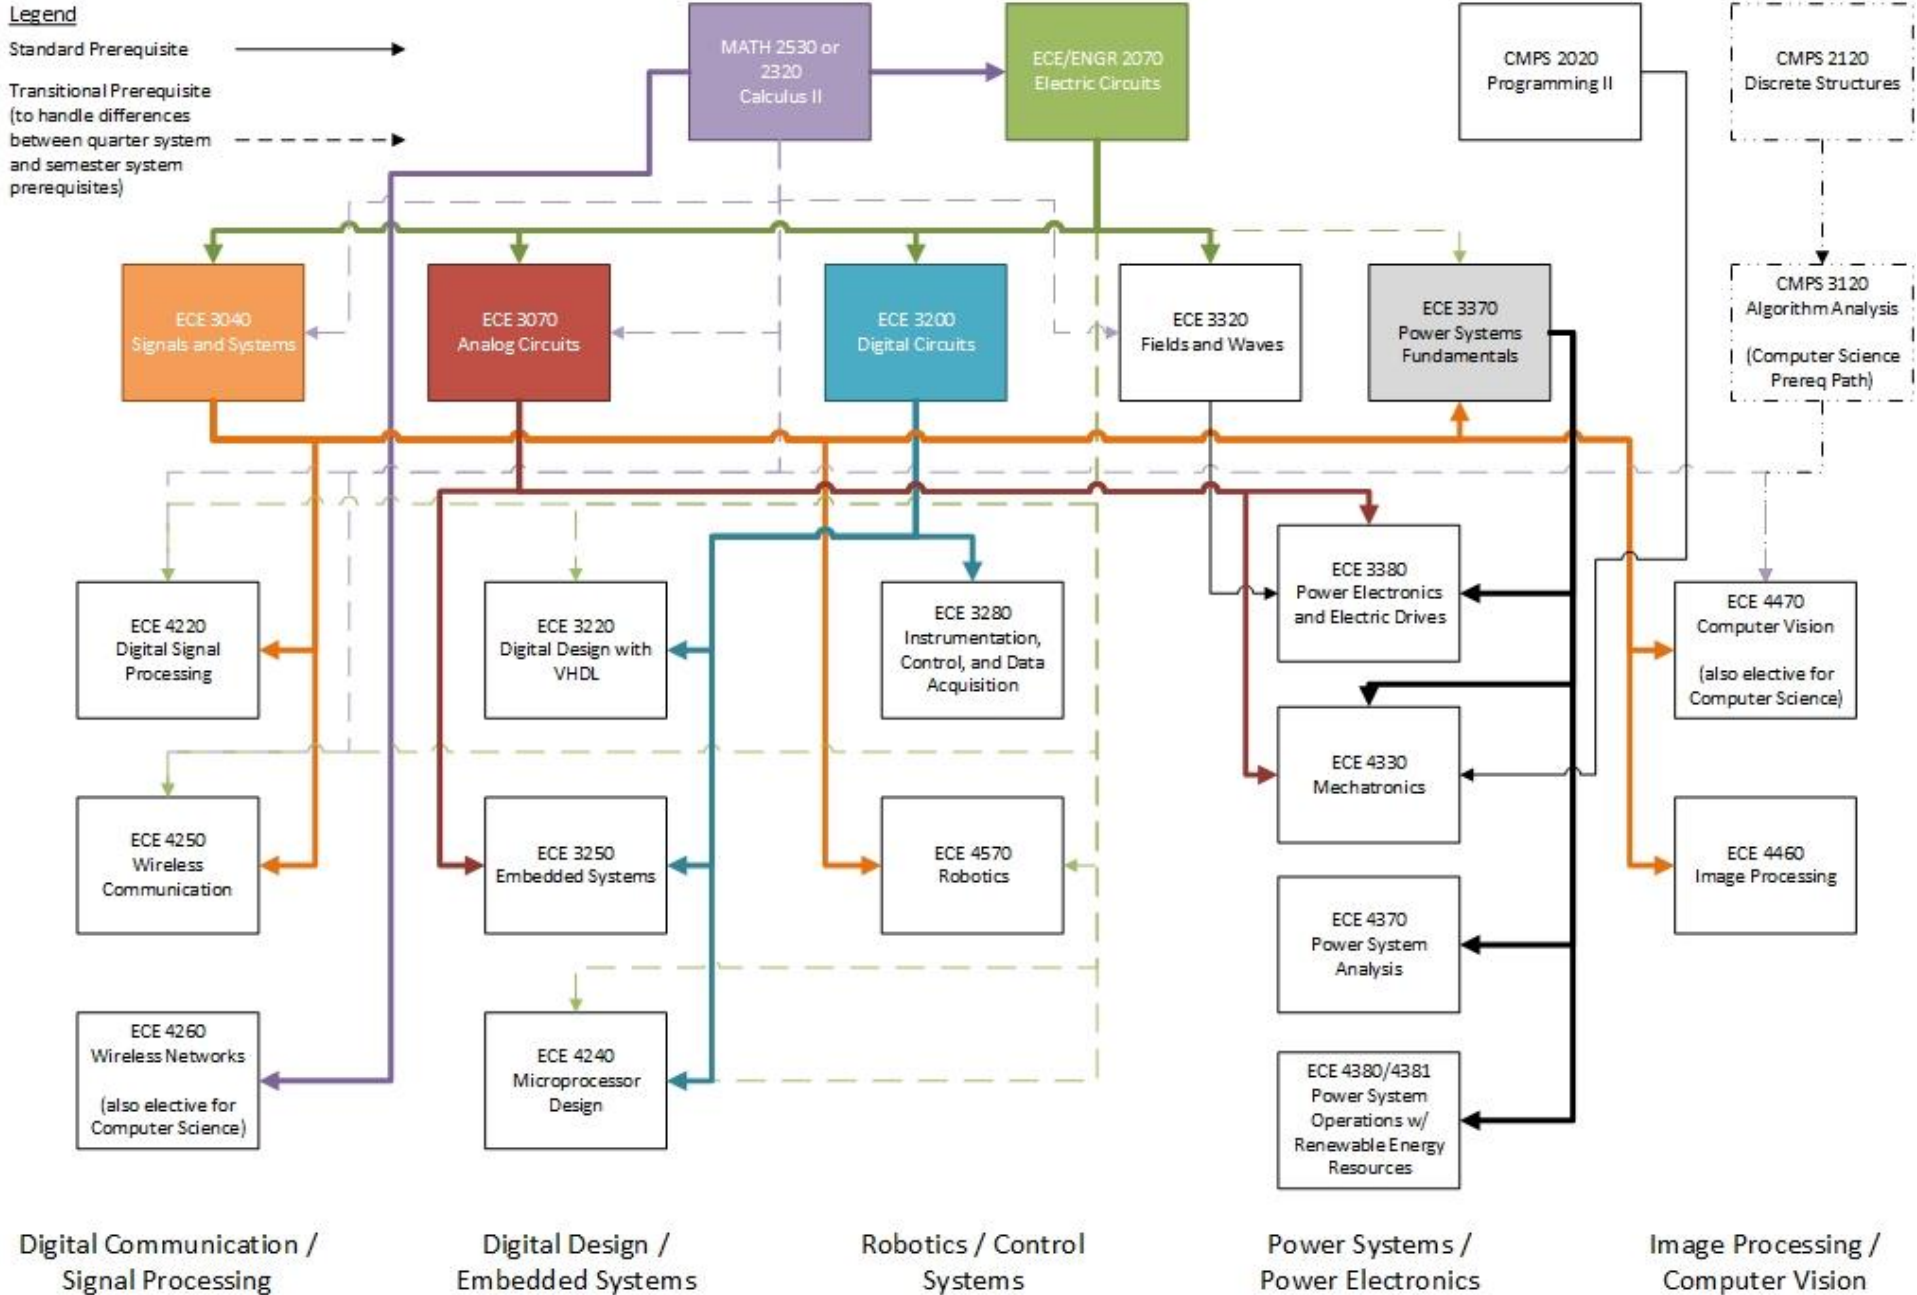

Electrical Engineering – Prerequisites and Roadmap (2016-18 Catalog)

Note: Color highlighted courses are critical bottlenecks for this degree program (as prerequisites to other core and elective courses).

Electrical Engineering – Elective Course Prerequisites (2016-18 Catalog)

Note: Color highlighted courses are critical bottlenecks for this degree program (as prerequisites to other core and elective courses).