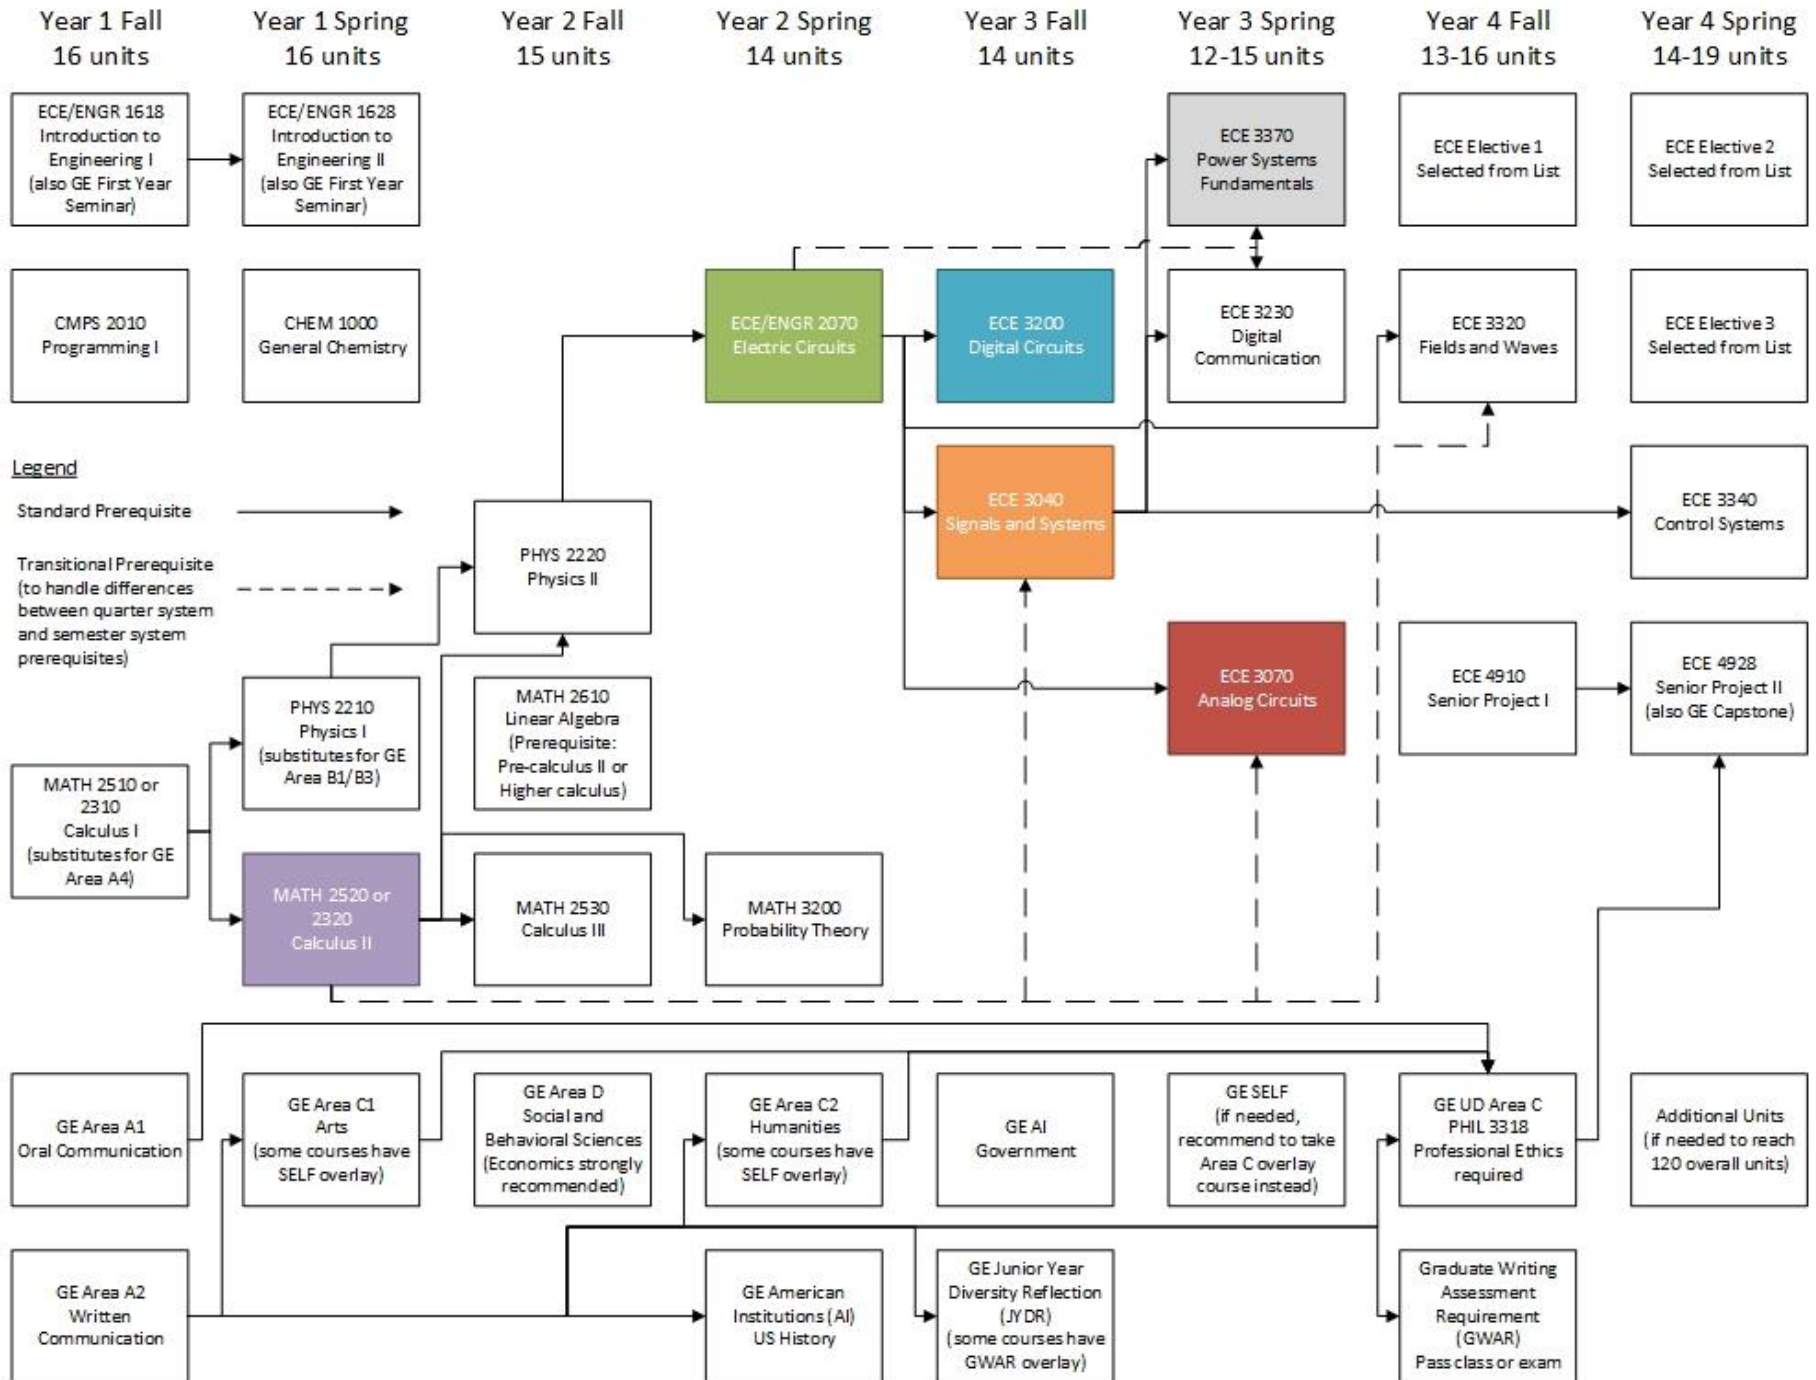

Electrical Engineering – Prerequisites and Roadmap (2016-18 Catalog)

Note: Color highlighted courses are critical bottlenecks for this degree program (as prerequisites to other core and elective courses).

Electrical Engineering – Elective Course Prerequisites (2016-18 Catalog)

Note: Color highlighted courses are critical bottlenecks for this degree program (as prerequisites to other core and elective courses).